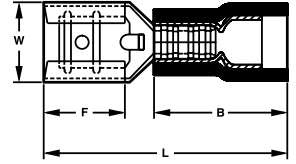

## Vinyl Insulated Female Disconnect Dimensions

Wire Range (AWG)	Wire Range (mm <sup>2</sup> )	Tab Size (in.)	Tab Size (mm)	Max. Wire Ins. Dia. (in.)	Max Wire Ins. Dia. (mm)	Dimensions (in.)				Dimensions (mm)				Cat. No
						L	B	W	F	L	B	W	L	
22-18	0.5 - 1.0	.110 x .020	2.8 x 0.5	.150	3.8	.728	.413	.126	.256	18.5	10.5	3.2	6.5	<b>83-9511</b>
16-14	1.5 - 2.5	.110 x .020	2.8 x 0.5	.185	4.7	.748	.413	.126	.256	19.0	10.5	3.2	6.5	<b>83-9521</b>
22-18	0.5 - 1.0	.187 x .020	4.75 x 0.5	.150	3.8	.764	.413	.197	.252	19.4	10.5	5.0	6.4	<b>83-9541</b>
16-14	1.5 - 2.5	.187 x .020	4.75 x 0.5	.185	4.7	.764	.413	.197	.252	19.4	10.5	5.0	6.4	<b>82-9551</b>
22-18	0.5 - 1.0	.250 x .032	6.35 x 0.8	.150	3.8	.819	.413	.260	.287	20.8	10.5	6.6	7.3	<b>83-9571</b>
16-14	1.5 - 2.5	.250 x .032	6.35 x 0.8	.185	4.7	.819	.413	.260	.287	20.8	10.5	6.6	7.3	<b>83-9581</b> <b>84-9581</b>
14-12	2.5-4.0	.250 x .032	6.35 x 0.8	.244	6.2	.917	.512	.260	.287	23.3	13.0	6.6	7.3	<b>83-9591</b>
12-10	4.0 - 6.0	.250 x .032	6.35 x 0.8	.244	6.2	.917	.512	.260	.287	23.3	13.0	6.6	7.3	<b>83-9601</b>